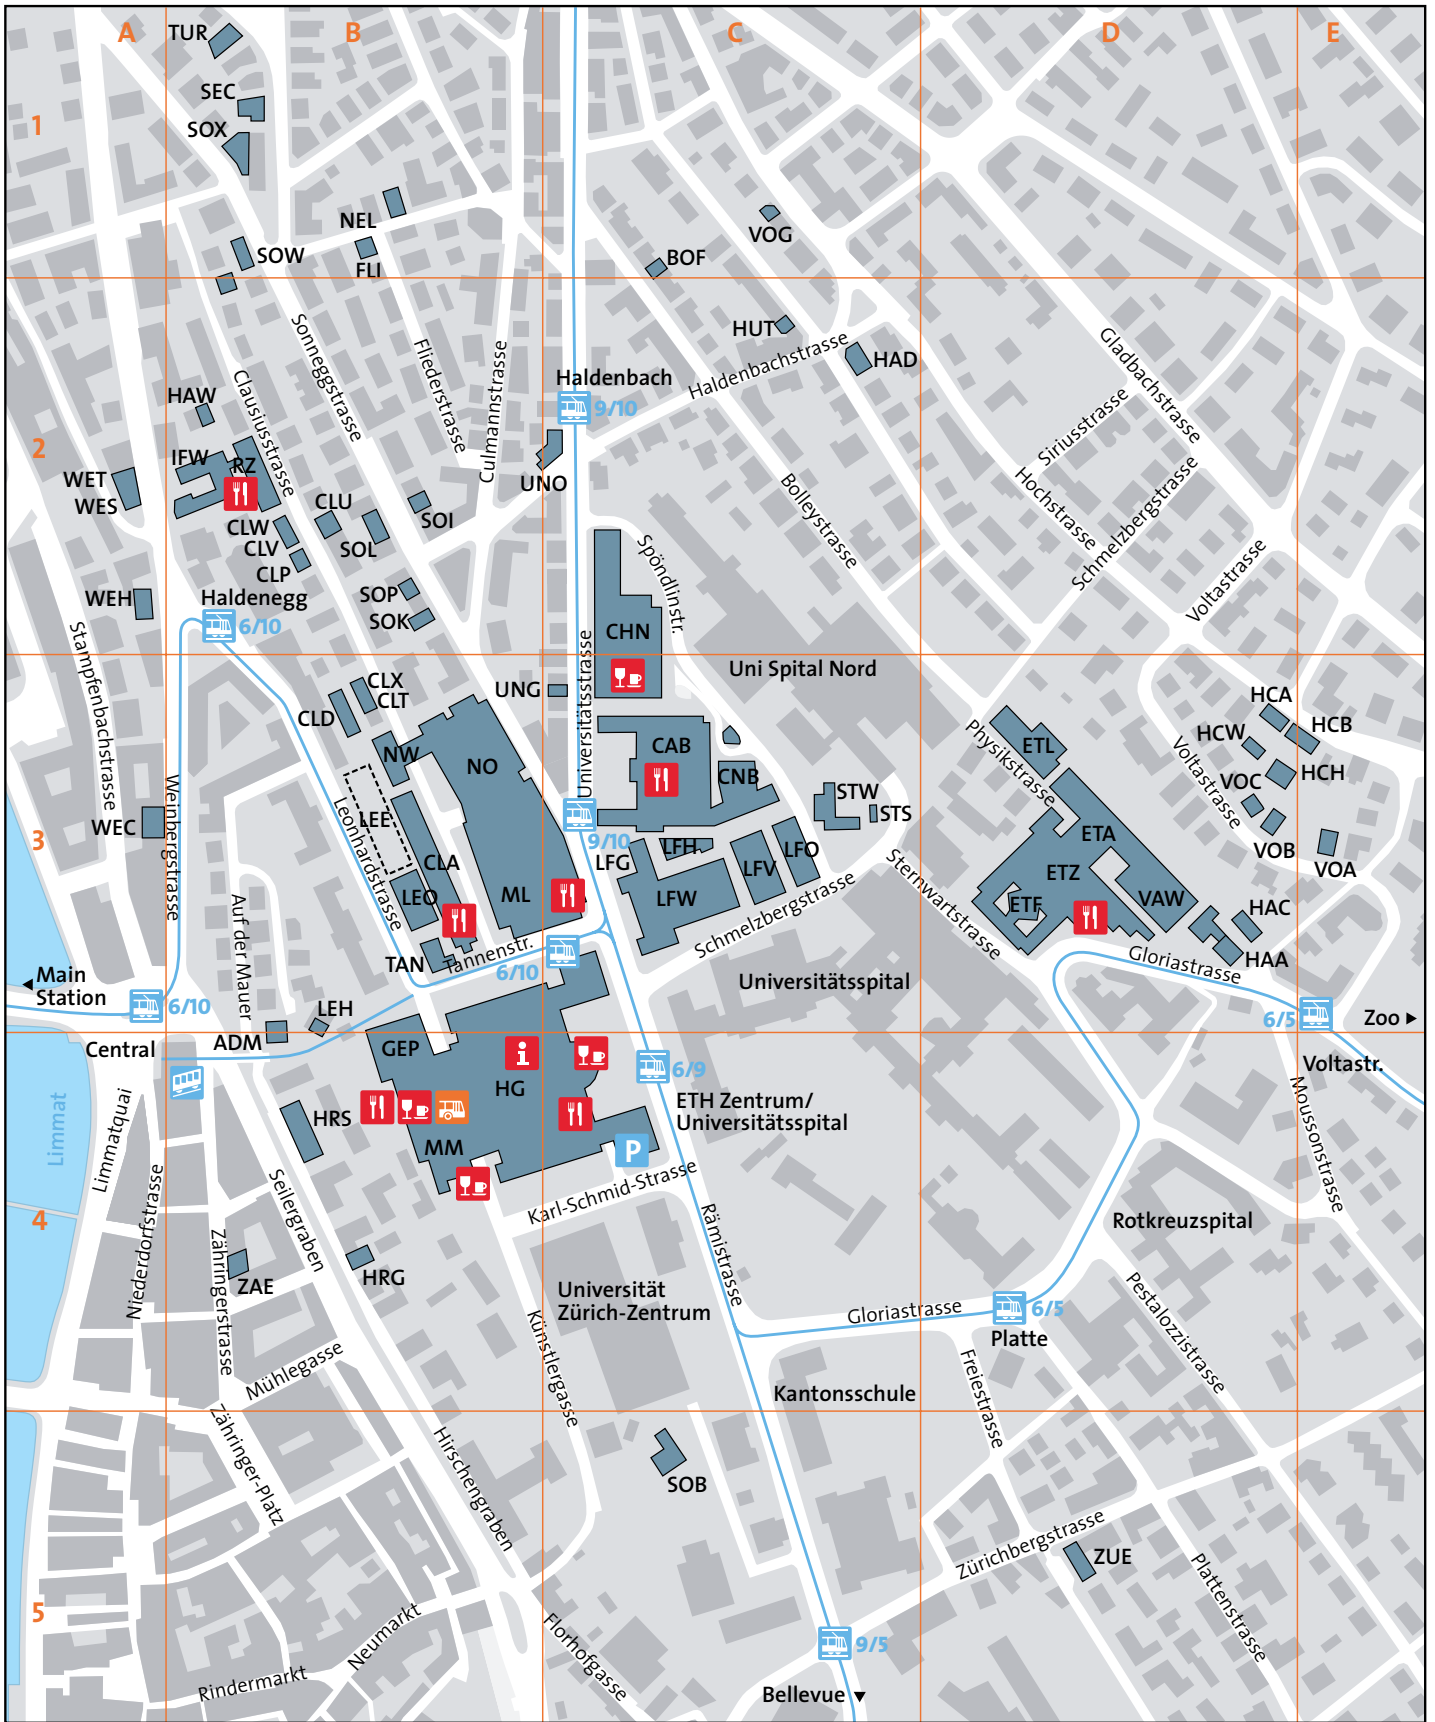

ETH Zurich – Campus Zentrum

Tram stop

Cable Car "Polybahn"

ETH-shuttle "Science City Link"

Canteen

Cafeteria

Information desk (phone +41 44 632 25 50)